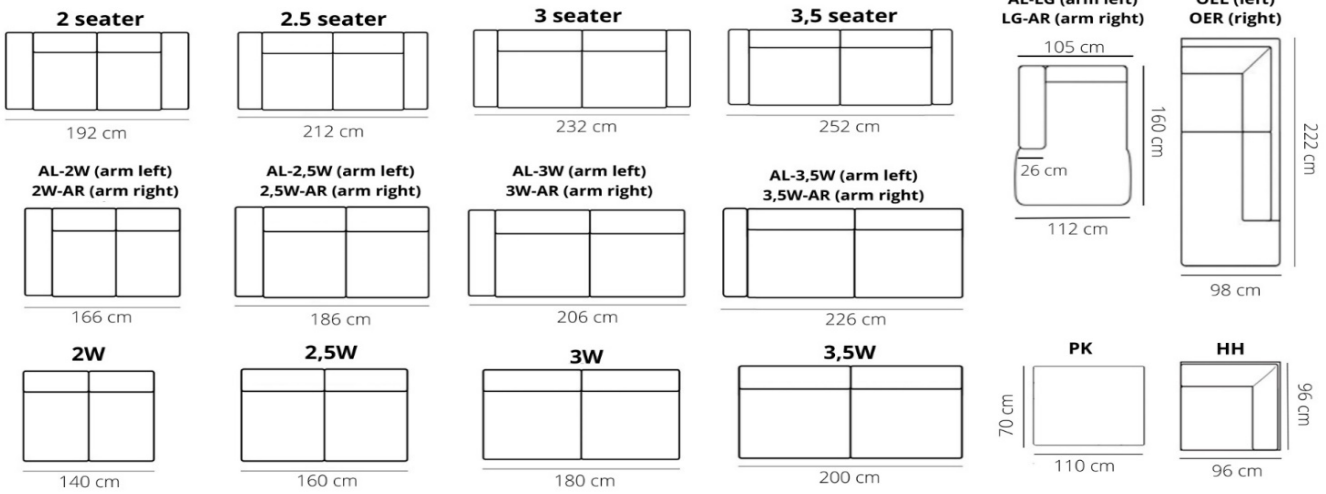

ELEMENTS

STITCHING

pinched seam

LEGS

NNA black or alu

HEIGHT: 82 cm
DEPTH: 95 cm
SEAT DEPTH: 58 cm
SEAT HEIGHT: 47 cm
ARM HEIGHT: 65 cm

PRODUCT INFO

FRAME

beechwood

chipboard

FILLING

BACK

foam HR 30

fibre wool

elastic belts

SEAT

foam HR 40

fibre wool

no-sag springs

SUSPENSION

STRATOS

slanted arm
drawn in back cushion

STERLING

slanted arm
flat back cushion

SILVER

straight arm
flat back cushion

SULLIVAN

straight arm
drawn in back cushion